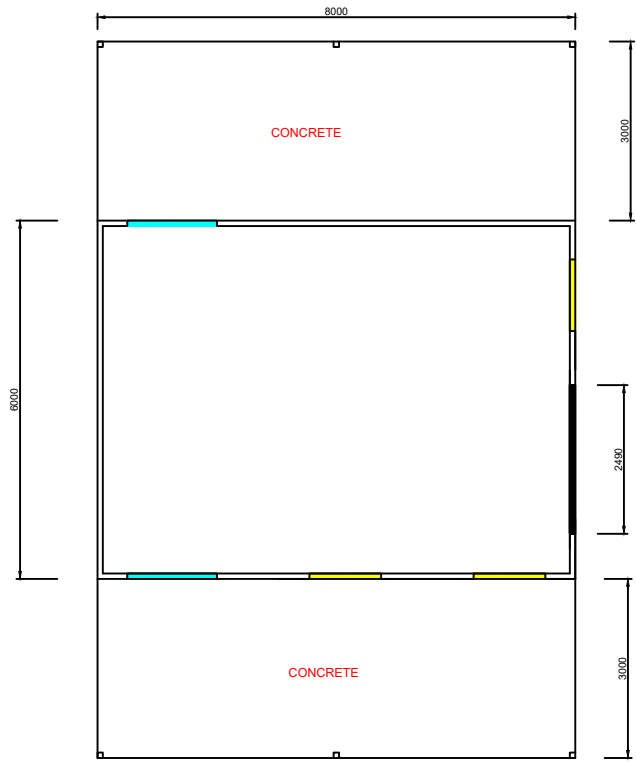

SHED G

- SLIDING DOOR
- WINDOW
- ROLLER DOOR